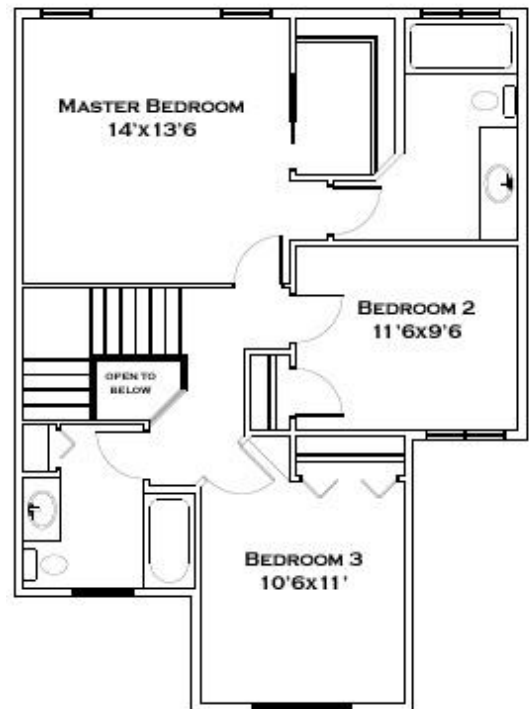

THE BRISTOL

1694 SQ FT

MAIN FLOOR
835 SQ FT

UPPER FLOOR
859 SQ FT

ARTIST'S IMPRESSION, MAY NOT BE EXACTLY AS SHOWN
ROOM SIZES MAY VARY