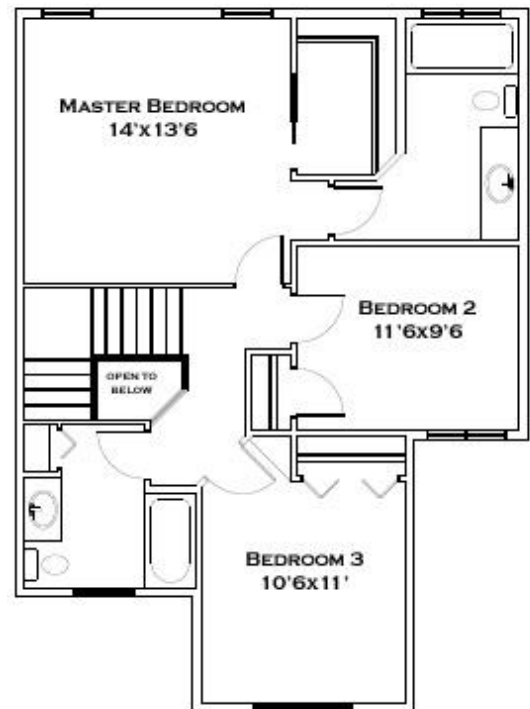

# THE BRISTOL

1694 SQ FT

**MAIN FLOOR**  
835 SQ FT

**UPPER FLOOR**  
859 SQ FT

ARTIST'S IMPRESSION, MAY NOT BE EXACTLY AS SHOWN  
ROOM SIZES MAY VARY