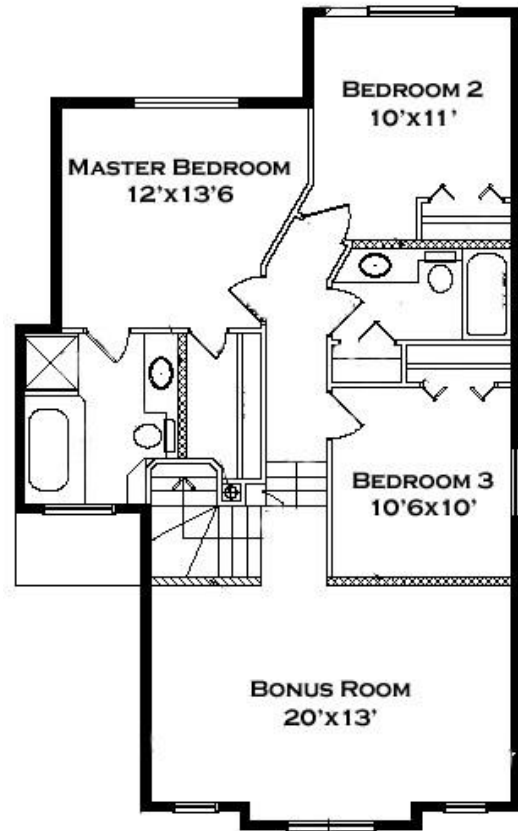

THE TREENA

1714 SQ FT

MAIN FLOOR
684 SQ FT

UPPER FLOOR
1030 SQ FT

ARTIST'S IMPRESSION, MAY NOT BE EXACTLY AS SHOWN
ROOM SIZES MAY VARY