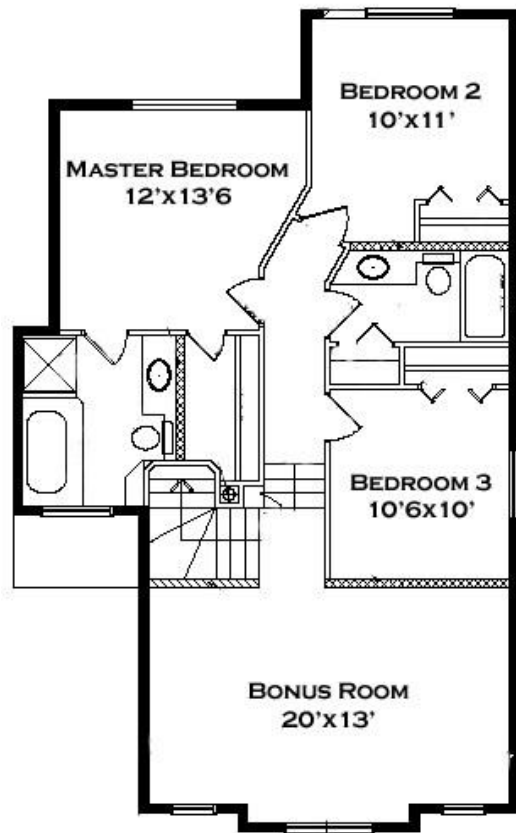

THE TREENA

1714 SQ FT

MAIN FLOOR
684 SQ FT

UPPER FLOOR
1030 SQ FT

ARTIST'S IMPRESSION, MAY NOT BE EXACTLY AS SHOWN
ROOM SIZES MAY VARY