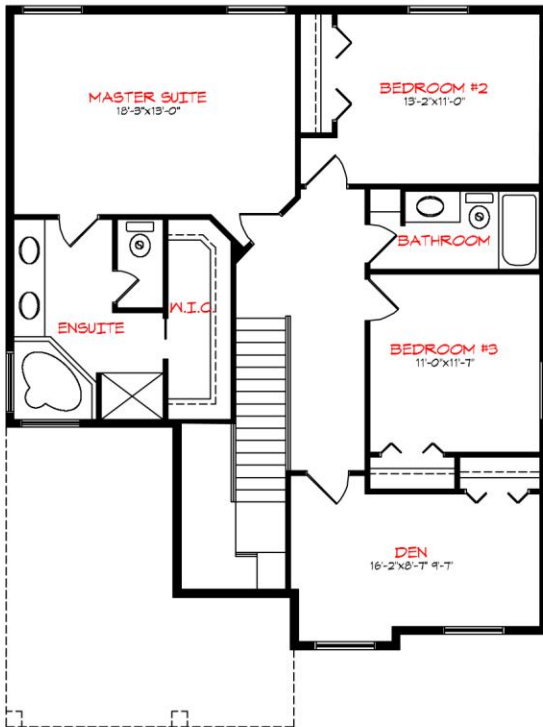

Algonquin

2350 sq footage

SECOND FLOOR
1170 Sqft

MAIN FLOOR
1180 Sqft