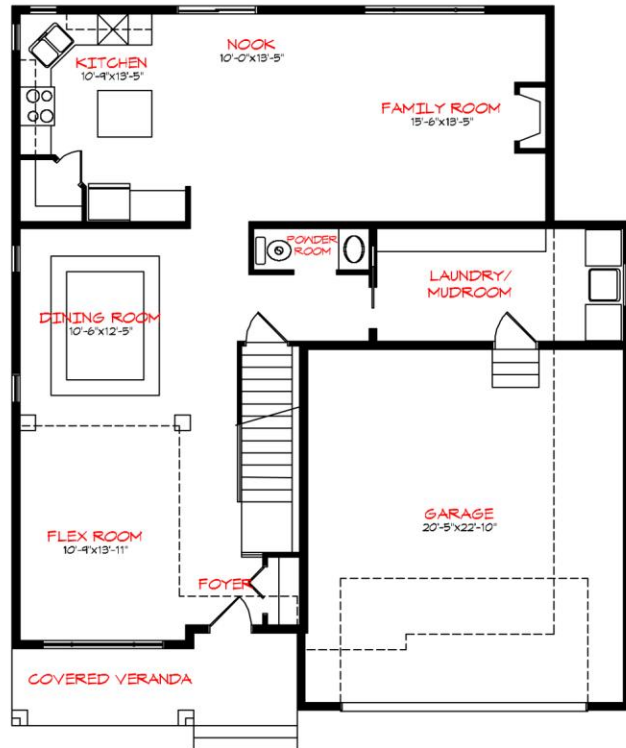

Algonquin

2350 sq footage

SECOND FLOOR
1170 Sqft

MAIN FLOOR
1180 Sqft