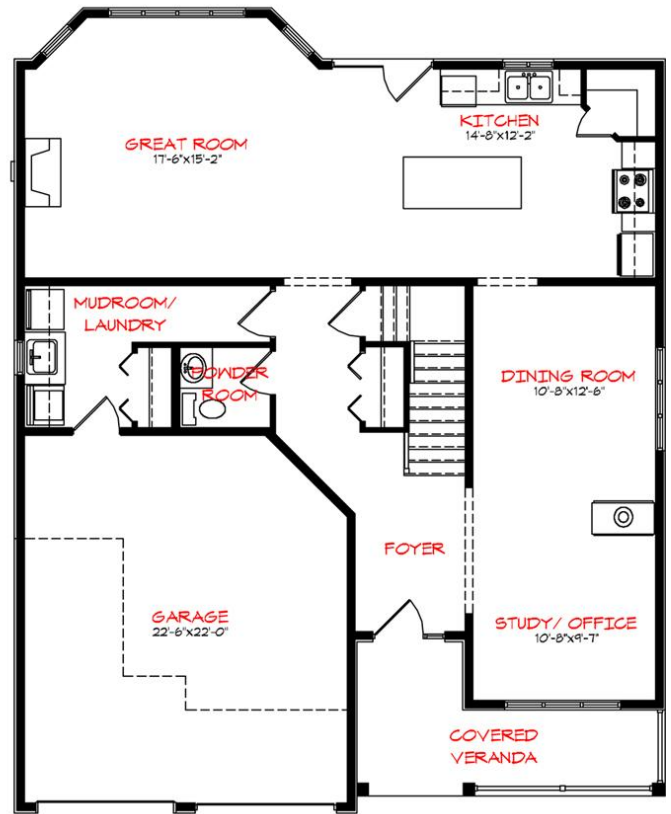

Kootenay

2464 sq footage

SECOND FLOOR
1267 Sqft

MAIN FLOOR
1197 Sqft