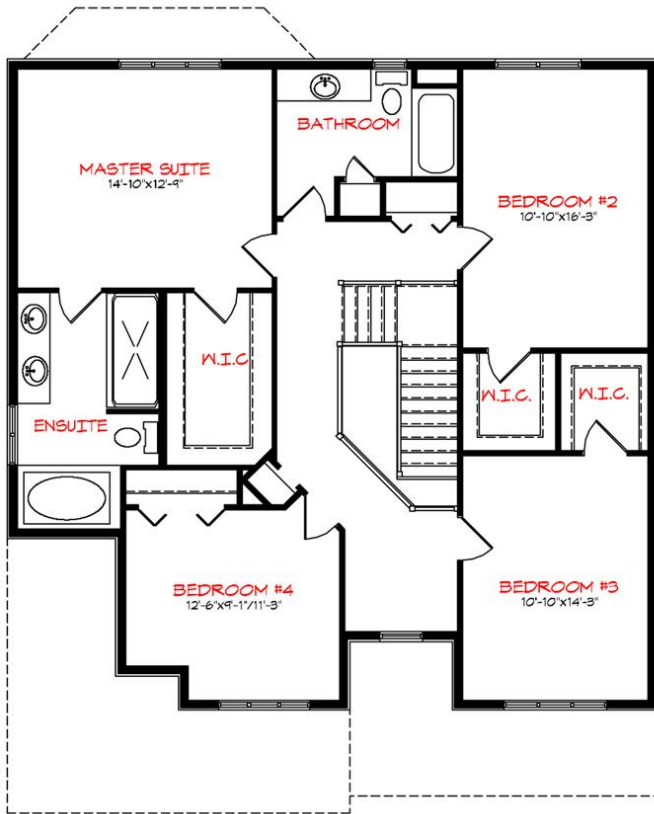

Kootenay

2464 sq footage

SECOND FLOOR
1267 Sqft

MAIN FLOOR
1197 Sqft