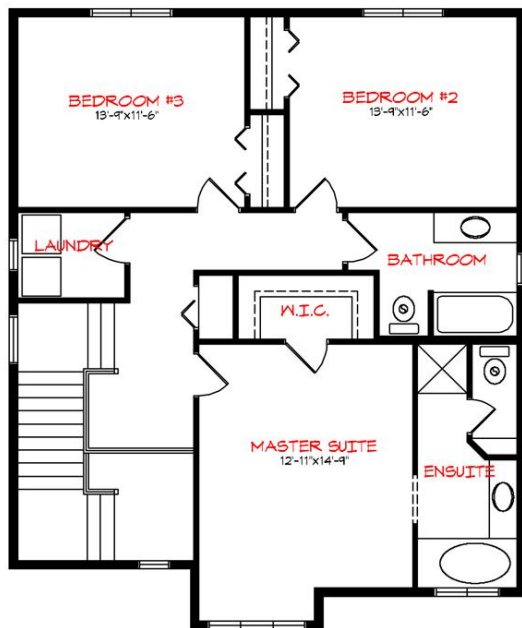

Shasta

1903 sq footage

SECOND FLOOR
995 Sqft

MAIN FLOOR
908 Sqft