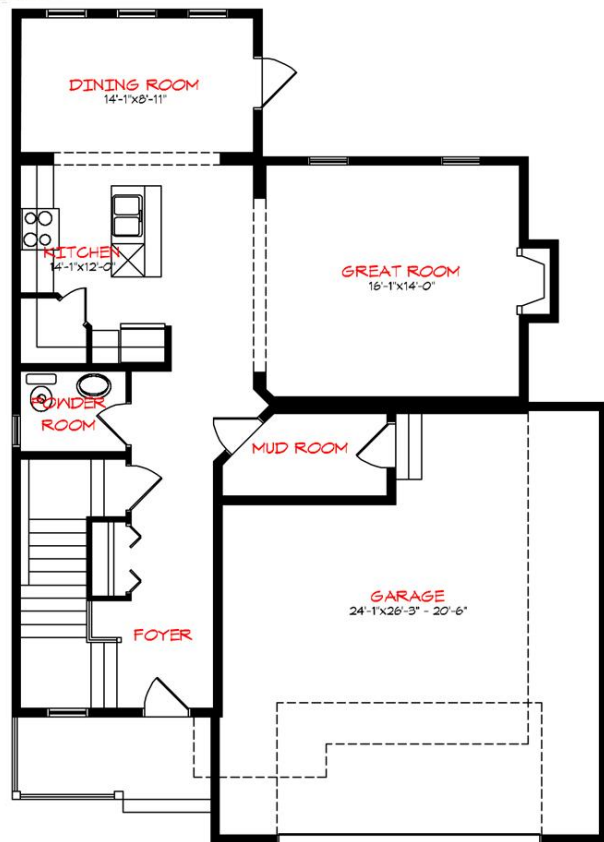

Shasta

1903 sq footage

SECOND FLOOR
995 Sqft

MAIN FLOOR
908 Sqft