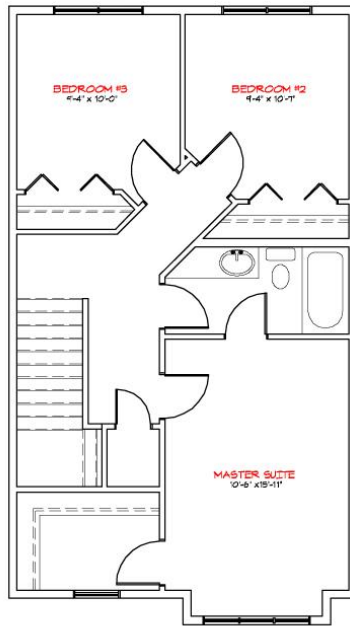

CELICO HOMES INC.

ESSEX MODEL

MAIN FLOOR
680 SQ FT

SECOND FLOOR
635 SQ FT

OPTIONAL
BASEMENT LAYOUT

Building For Your Future

ARTIST'S IMPRESSION, MAY NOT BE EXACTLY AS SHOWN
ROOM SIZES MAY VARY

SHOWHOME