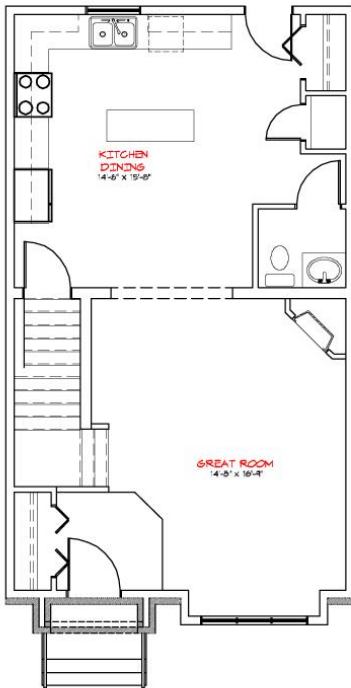

## ESSEX MODEL

MAIN FLOOR  
680 SQ FT

SECOND FLOOR  
635 SQ FT

OPTIONAL  
BASEMENT LAYOUT