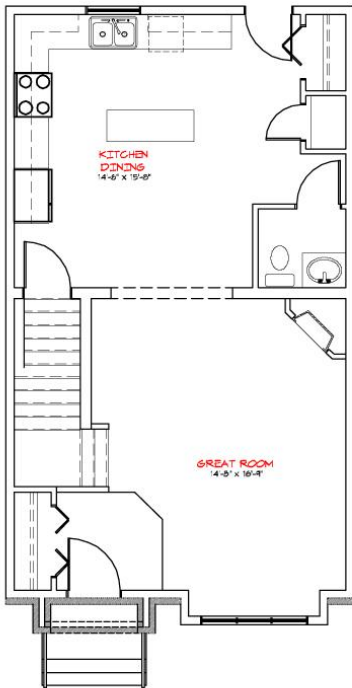

CELICO HOMES INC.

ESSEX MODEL

MAIN FLOOR
680 SQ FT

SECOND FLOOR
635 SQ FT

OPTIONAL
BASEMENT LAYOUT

Building For Your Future

ARTIST'S IMPRESSION, MAY NOT BE EXACTLY AS SHOWN
ROOM SIZES MAY VARY

SHOWHOME