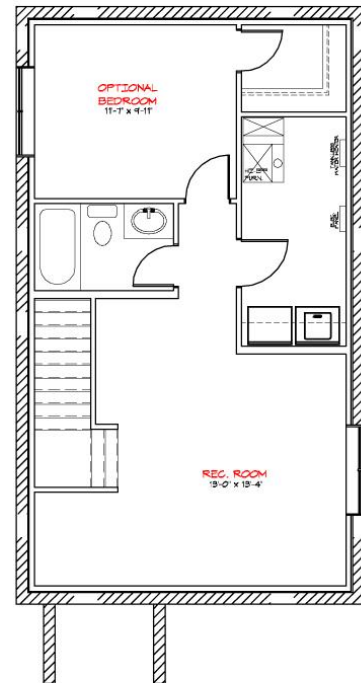

## ESSEX MODEL

MAIN FLOOR  
680 SQ FT

SECOND FLOOR  
635 SQ FT

OPTIONAL  
BASEMENT LAYOUT