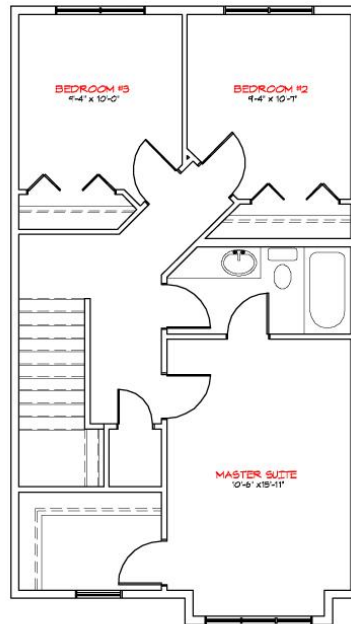

## ESSEX MODEL

MAIN FLOOR  
680 SQ FT

SECOND FLOOR  
635 SQ FT

OPTIONAL  
BASEMENT LAYOUT