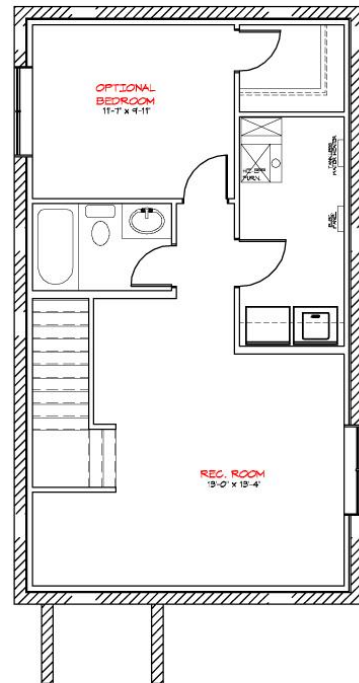

CELICO HOMES INC.

ESSEX MODEL

MAIN FLOOR
680 SQ FT

SECOND FLOOR
635 SQ FT

OPTIONAL
BASEMENT LAYOUT

Building For Your Future

ARTIST'S IMPRESSION, MAY NOT BE EXACTLY AS SHOWN
ROOM SIZES MAY VARY

SHOWHOME