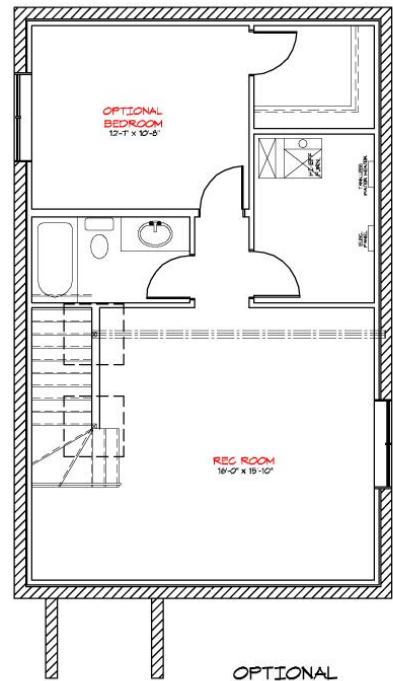

CELICO HOMES INC.

GEORGIAN MODEL

MAIN FLOOR
758 SQ FT

SECOND FLOOR
708 SQ FT

OPTIONAL
BASEMENT LAYOUT

Building For Your Future

ARTIST'S IMPRESSION, MAY NOT BE EXACTLY AS SHOWN
ROOM SIZES MAY VARY

SHOWHOME