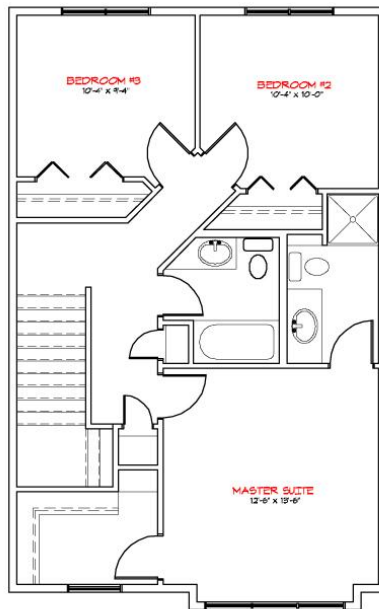

CELICO HOMES INC.

GEORGIAN MODEL

MAIN FLOOR
758 SQ FT

SECOND FLOOR
708 SQ FT

OPTIONAL
BASEMENT LAYOUT

Building For Your Future

ARTIST'S IMPRESSION, MAY NOT BE EXACTLY AS SHOWN
ROOM SIZES MAY VARY

SHOWHOME