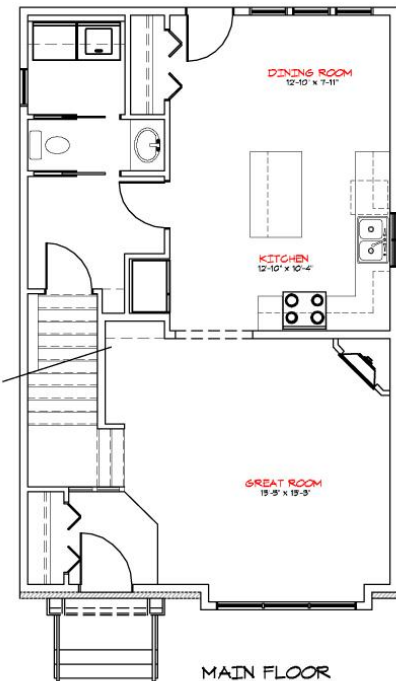

## GEORGIAN MODEL

MAIN FLOOR  
758 SQ FT

SECOND FLOOR  
708 SQ FT

OPTIONAL  
BASEMENT LAYOUT