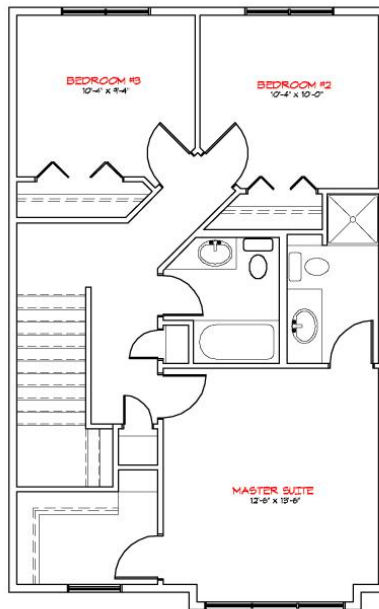

## GEORGIAN MODEL

MAIN FLOOR  
758 SQ FT

SECOND FLOOR  
708 SQ FT

OPTIONAL  
BASEMENT LAYOUT