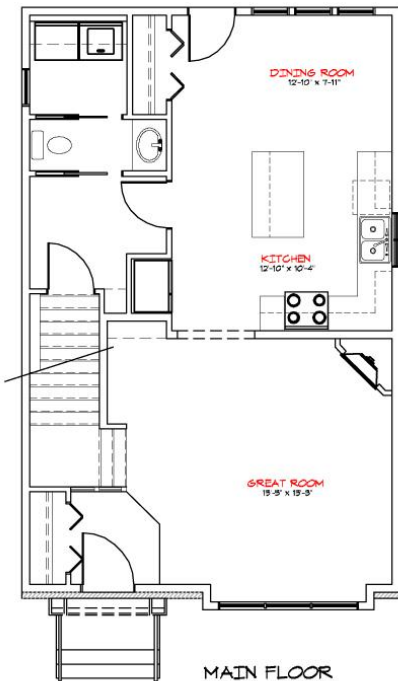

CELICO HOMES INC.

GEORGIAN MODEL

MAIN FLOOR
758 SQ FT

SECOND FLOOR
708 SQ FT

OPTIONAL
BASEMENT LAYOUT

Building For Your Future

ARTIST'S IMPRESSION, MAY NOT BE EXACTLY AS SHOWN
ROOM SIZES MAY VARY

SHOWHOME