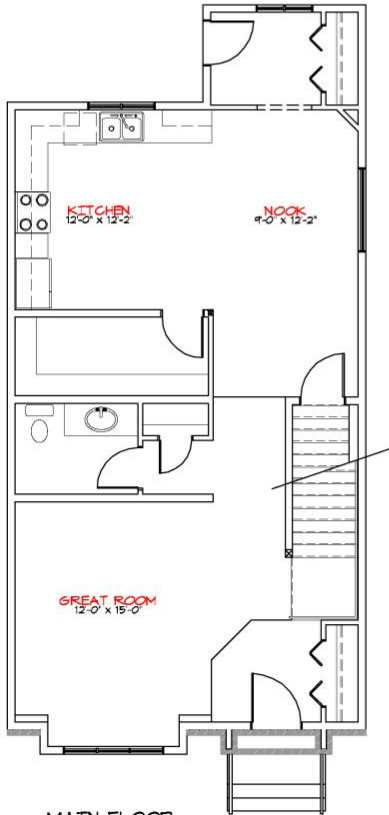

CELICO HOMES INC.

VICTORIAN MODEL

MAIN FLOOR
920 SQ FT

SECOND FLOOR
808 SQ FT

OPTIONAL
BASEMENT LAYOUT

Building For Your Future

ARTIST'S IMPRESSION, MAY NOT BE EXACTLY AS SHOWN
ROOM SIZES MAY VARY

SHOWHOME
#6 GREENBURY CLOSE
OFFICE: 780.960.2110
AFTER HOURS: 780.224.3103
sales@celicobuilders.ca