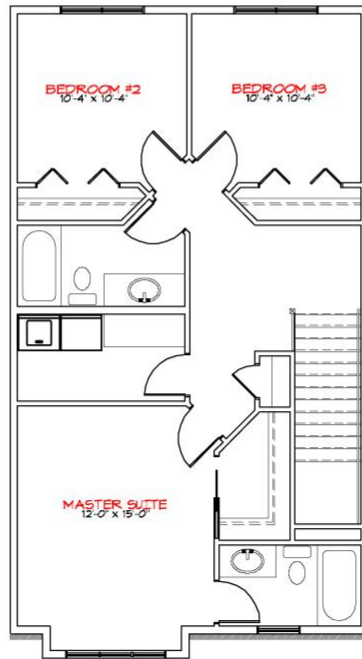

## VICTORIAN MODEL

MAIN FLOOR  
920 SQ FT

SECOND FLOOR  
808 SQ FT

OPTIONAL  
BASEMENT LAYOUT