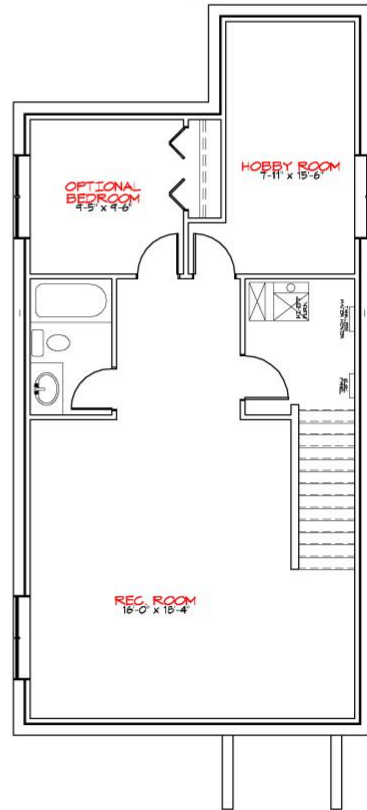

## VICTORIAN MODEL

MAIN FLOOR  
920 SQ FT

SECOND FLOOR  
808 SQ FT

OPTIONAL  
BASEMENT LAYOUT