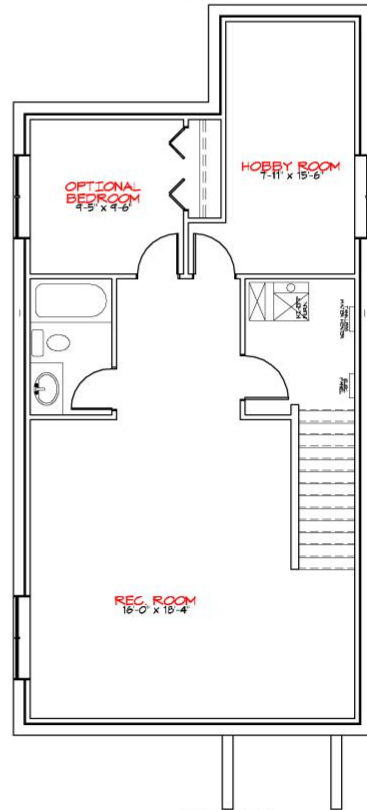

CELICO HOMES INC.

VICTORIAN MODEL

MAIN FLOOR
920 SQ FT

SECOND FLOOR
808 SQ FT

OPTIONAL
BASEMENT LAYOUT

Building For Your Future

ARTIST'S IMPRESSION, MAY NOT BE EXACTLY AS SHOWN
ROOM SIZES MAY VARY

SHOWHOME
#6 GREENBURY CLOSE
OFFICE: 780.960.2110
AFTER HOURS: 780.224.3103
sales@celicobuilders.ca