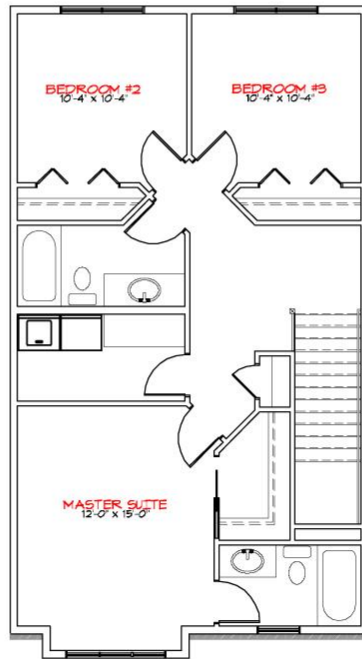

CELICO HOMES INC.

VICTORIAN MODEL

MAIN FLOOR
920 SQ FT

SECOND FLOOR
808 SQ FT

OPTIONAL
BASEMENT LAYOUT

Building For Your Future

ARTIST'S IMPRESSION, MAY NOT BE EXACTLY AS SHOWN
ROOM SIZES MAY VARY

SHOWHOME
#6 GREENBURY CLOSE
OFFICE: 780.960.2110
AFTER HOURS: 780.224.3103
sales@celicobuilders.ca