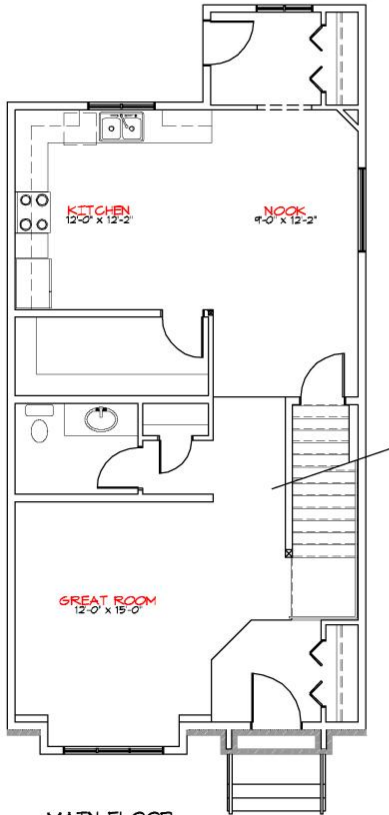

## VICTORIAN MODEL

MAIN FLOOR  
920 SQ FT

SECOND FLOOR  
808 SQ FT

OPTIONAL  
BASEMENT LAYOUT